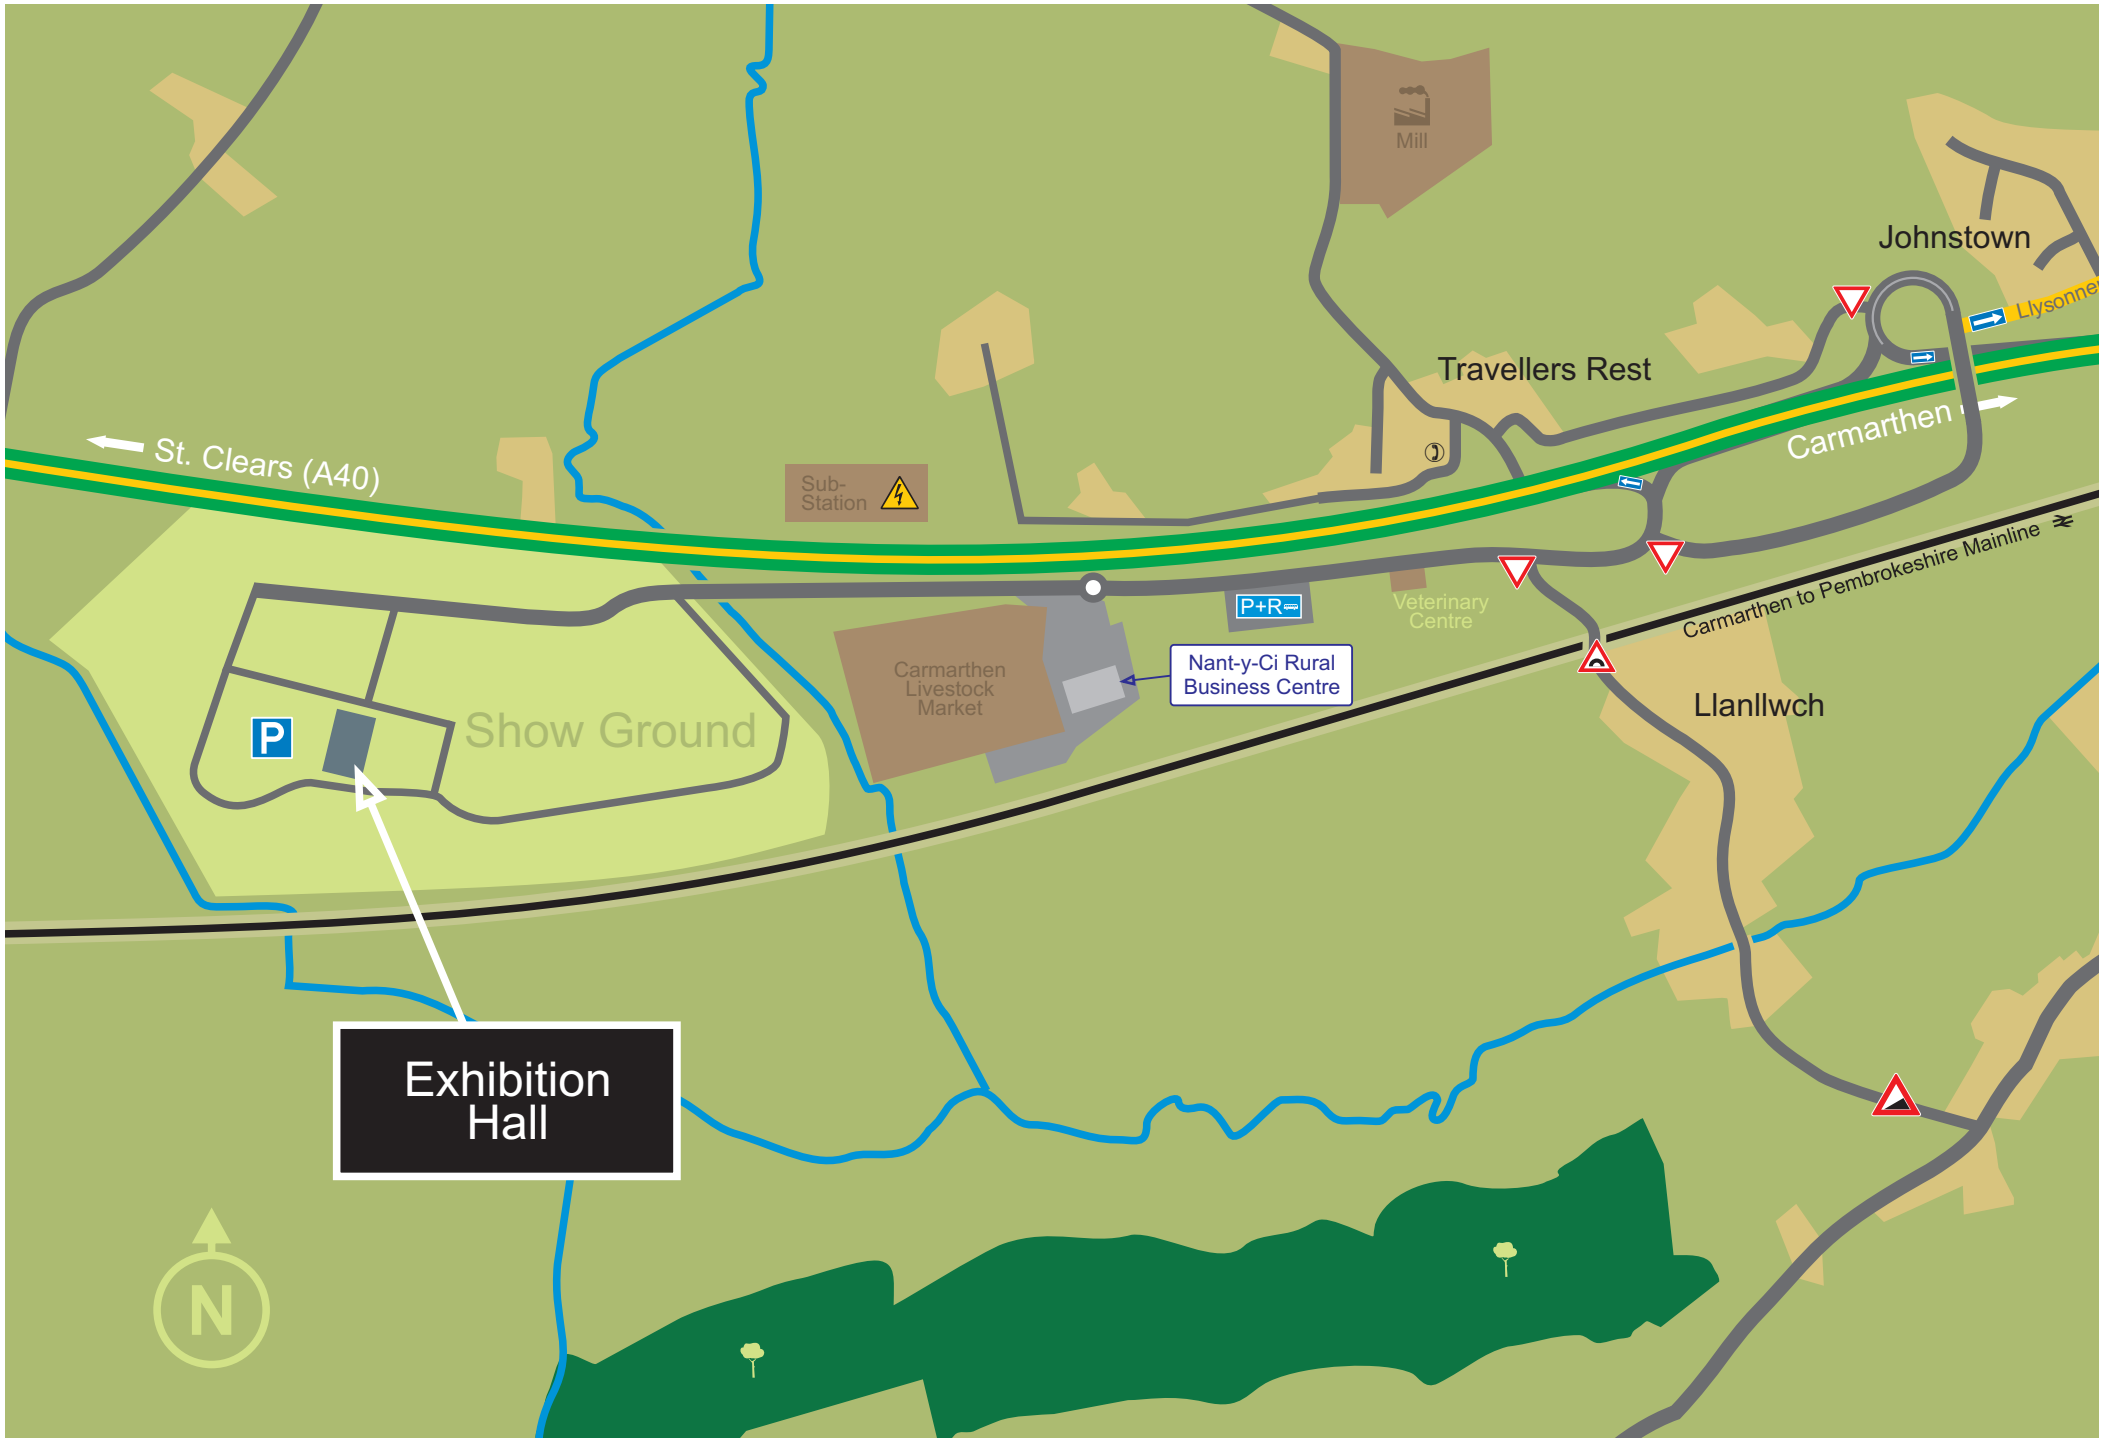

Regional Funding Fair 2008 Location Map

The event will be held at the United Counties Show Ground at Nant-y-Ci, west of Carmarthen. The site is located next to the A40 dual carriageway.

There's a more detailed map of the location on the next page.

Johnstown

Llysoffer

Travellers Rest

Carmarthen

St. Clears (A40)

Sub-Station

Veterinary Centre

Carmarthen to Pembrokeshire Mainline

Nant-y-Ci Rural Business Centre

Carmarthen Livestock Market

Llanllwch

Show Ground

P

Exhibition Hall