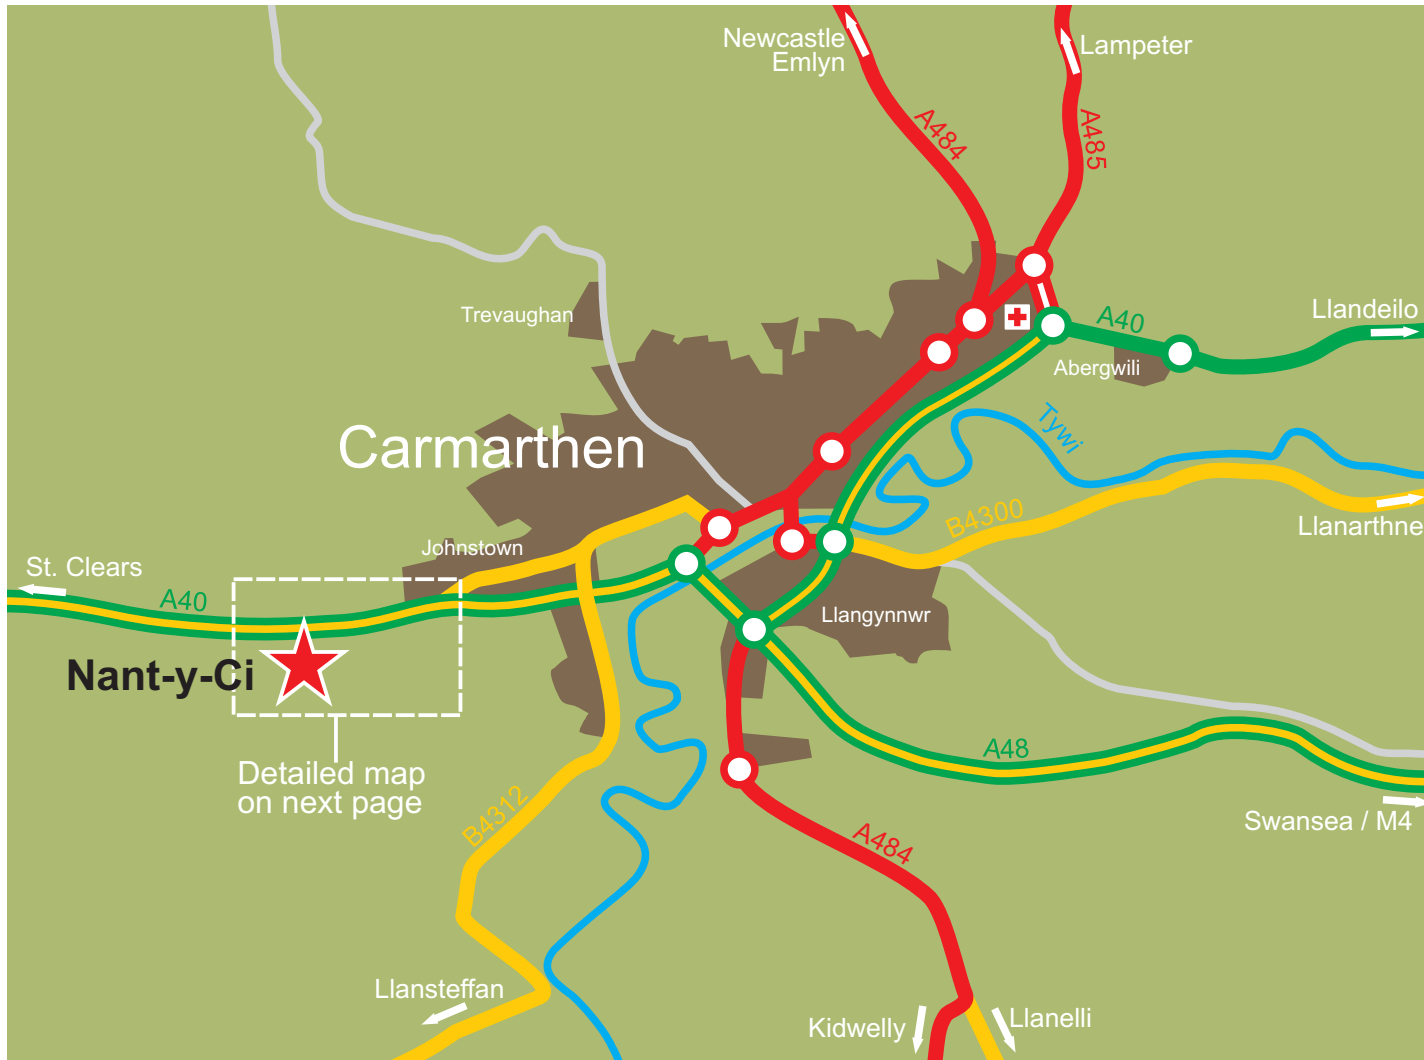

Regional Funding Fair 2008 Location Map

The event will be held at the United Counties Show Ground at Nant-y-Ci, west of Carmarthen. The site is located next to the A40 dual carriageway.

There's a more detailed map of the location on the next page.

Johnstown

Llysoffer

Travellers Rest

Carmarthen

St. Clears (A40)

Sub-Station

Veterinary Centre

Carmarthen to Pembrokeshire Mainline