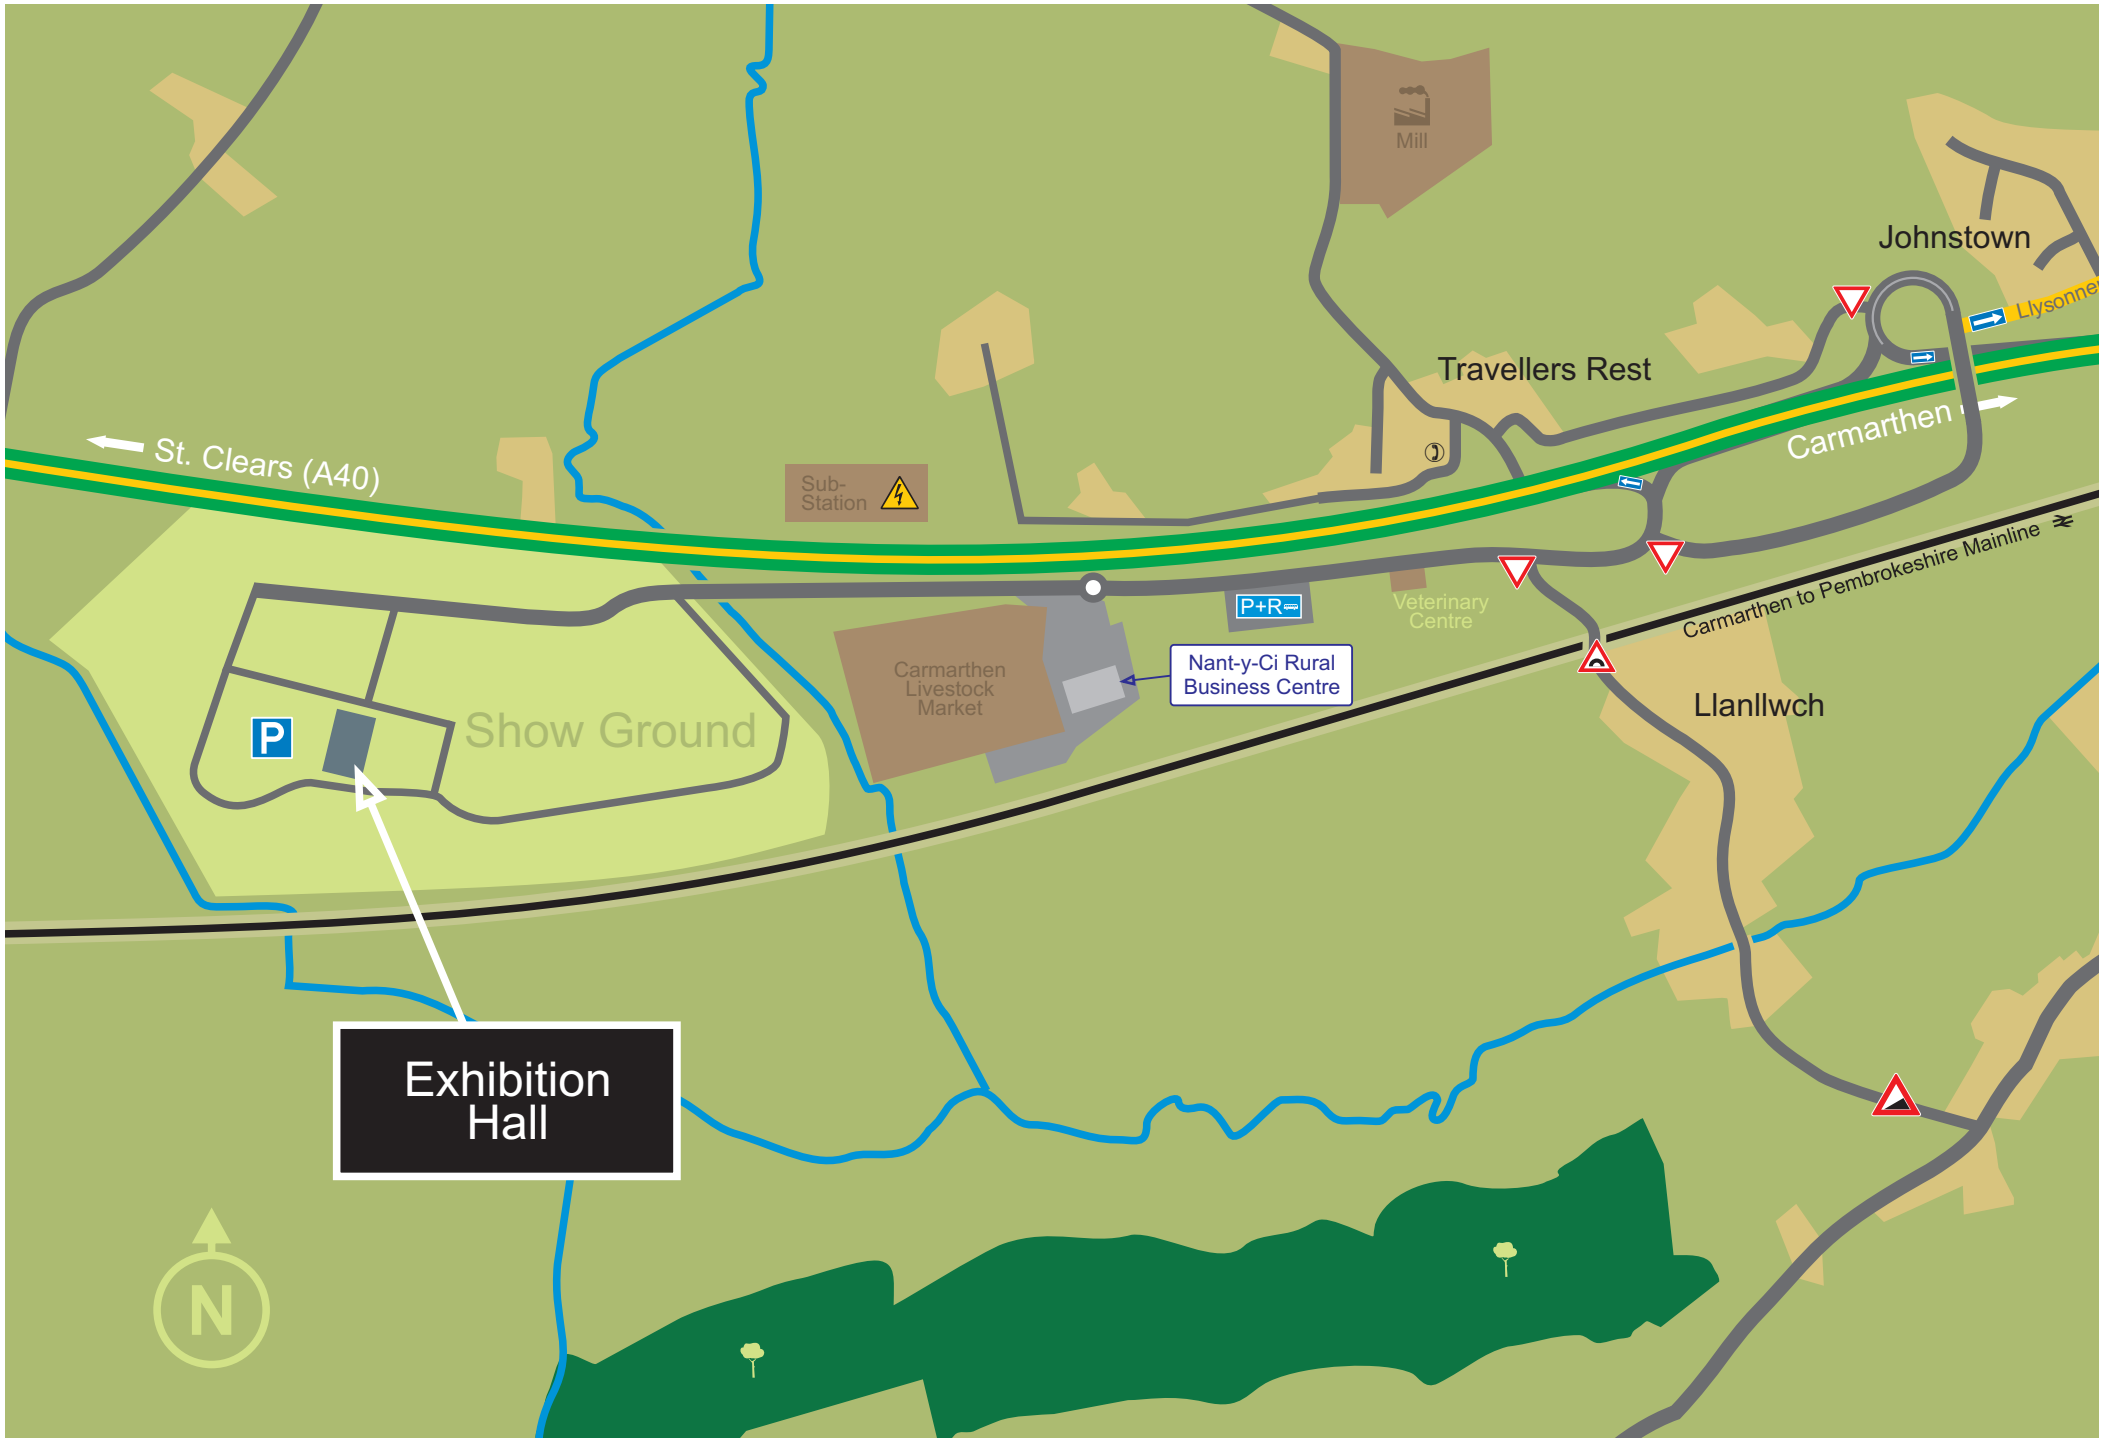

Regional Funding Fair 2008 Location Map

The event will be held at the United Counties Show Ground at Nant-y-Ci, west of Carmarthen. The site is located next to the A40 dual carriageway.

There's a more detailed map of the location on the next page.

St. Clears (A40)

Johnstown

Travellers Rest

Carmarthen

Llysone

Sub-Station

Veterinary Centre

Carmarthen to Pembrokeshire Mainline