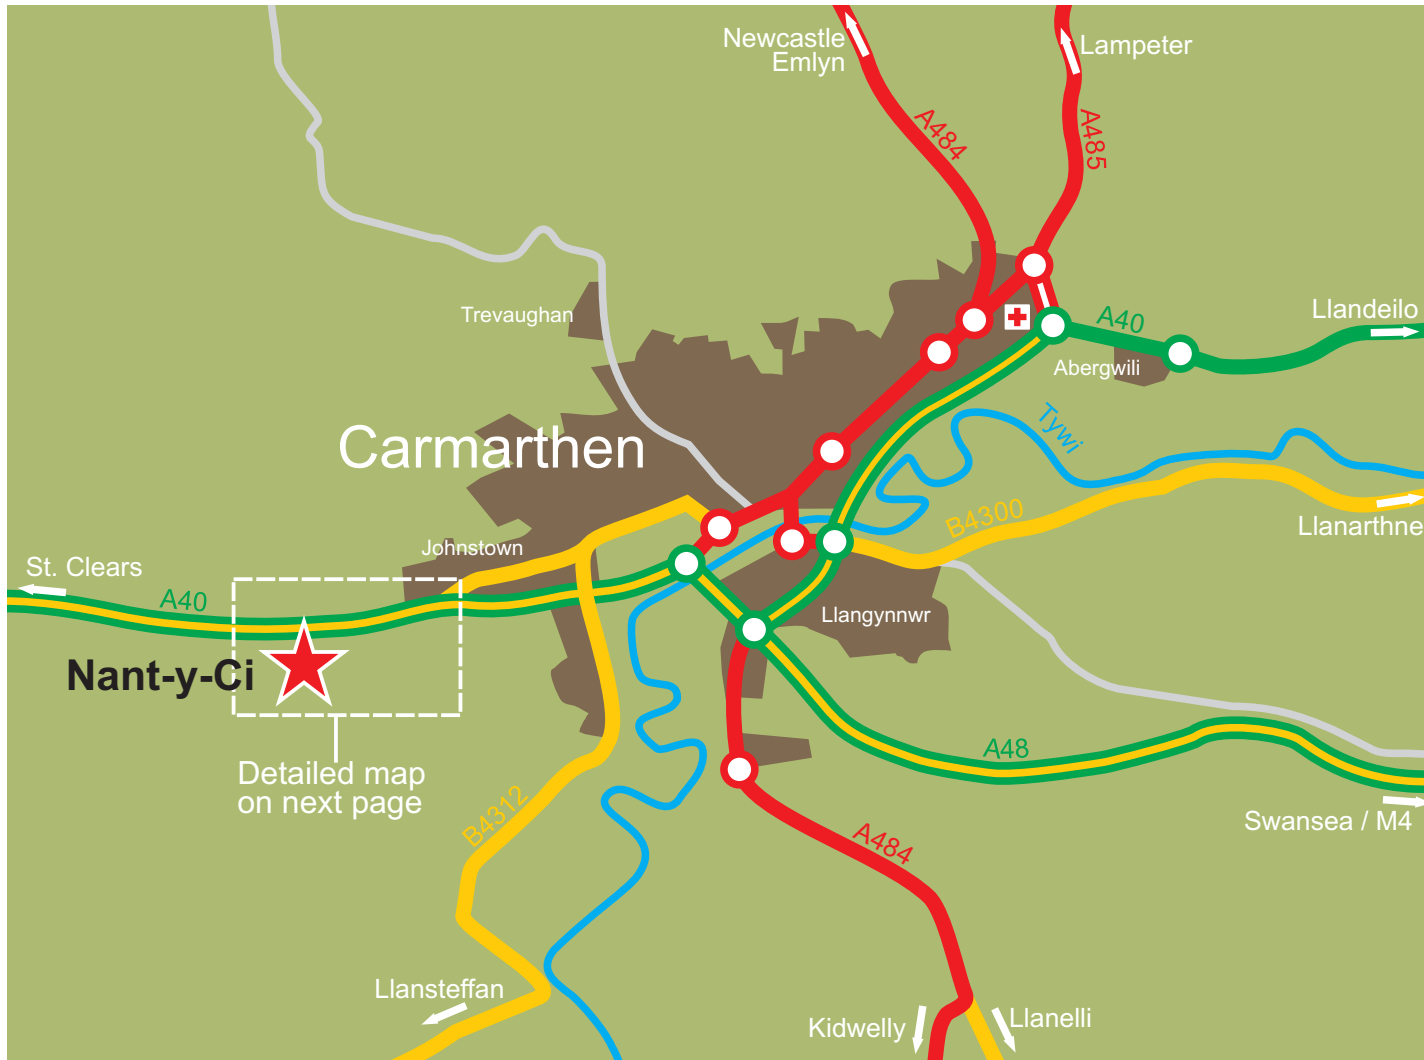

Regional Funding Fair 2008 Location Map

The event will be held at the United Counties Show Ground at Nant-y-Ci, west of Carmarthen. The site is located next to the A40 dual carriageway.

There's a more detailed map of the location on the next page.

St. Clears (A40)

Johnstown

Travellers Rest

Carmarthen

Llysone

Sub-Station

Veterinary Centre

Carmarthen to Pembrokeshire Mainline